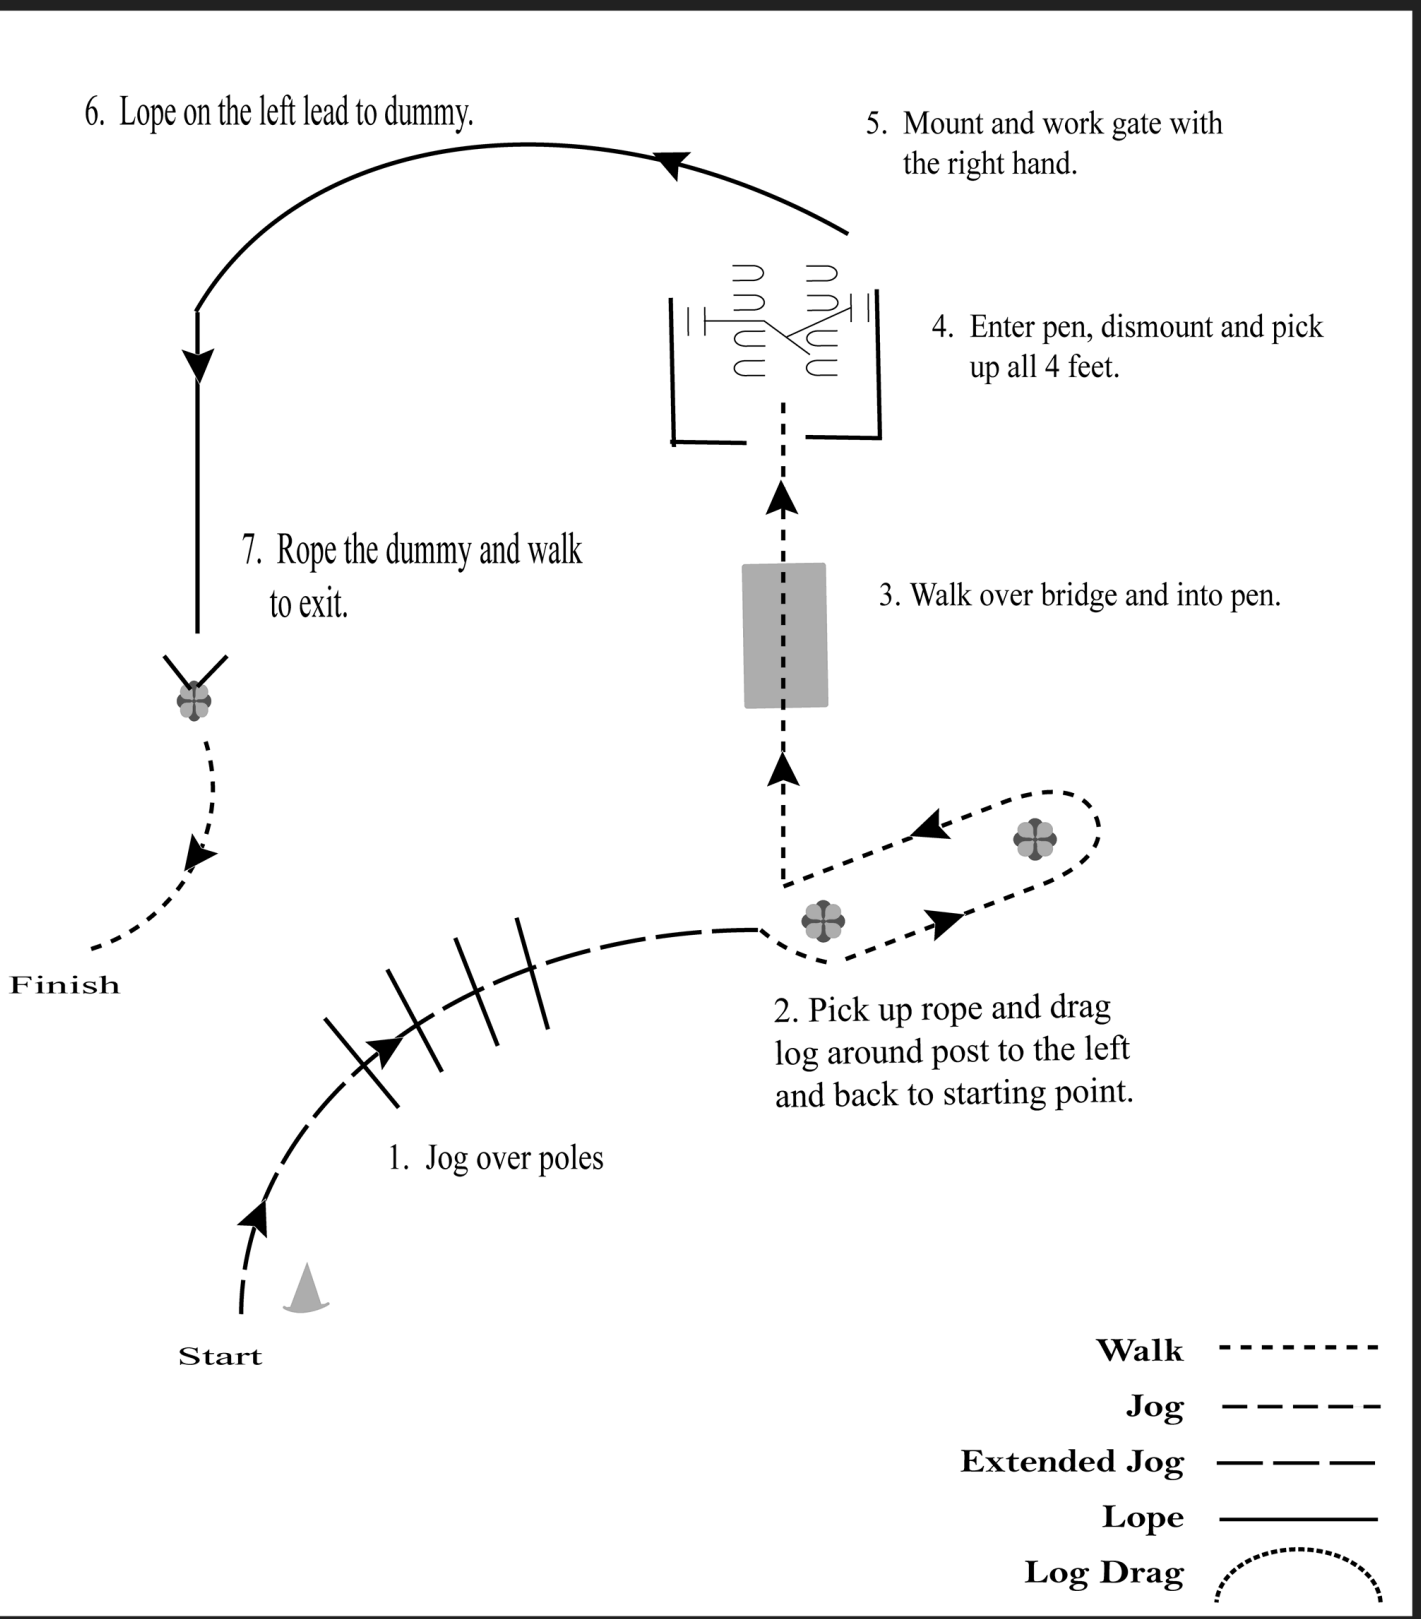

## Ranch Trail (B Open)

Show Date: 06/15/2008

www.HorseShowPatterns.com

www.HorseShowPatterns.com

[RT/6]

Pattern Provided by:  
*Yvonne Lundgren*